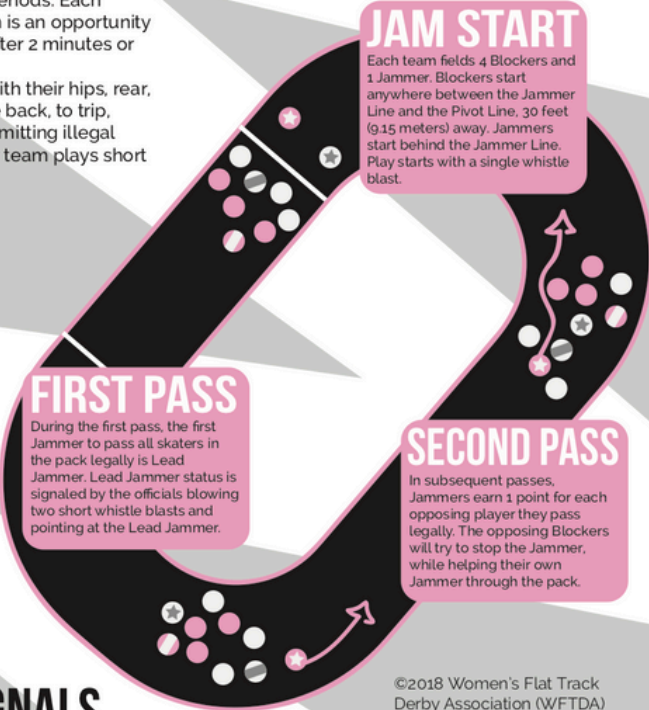

Legal target zones

Legal blocking zones

ROLLER DERBY BASICS

Two 15-skater teams play two 30-minute periods. Each period consists of multiple "jams." Each jam is an opportunity for both teams to score points, and ends after 2 minutes or when the Lead Jammer calls off the jam. It is legal for a skater to block opponents with their hips, rear, and shoulders. It is not legal to block to the back, to trip, elbow, or to back talk officials. Players committing illegal actions are penalized 30 seconds and their team plays short for that time.

JAMMER Jammers wear a star on their helmets and are the scoring players for each team. The Jammers attempt to pass the opponents as many times as possible by sprinting around the track and lapping the pack.

PIVOT The Pivot is the Blocker that wears the stripe on their head. They are the only Blocker that is allowed to accept a star pass from the Jammer, thus becoming the new Jammer and gaining the ability to score points.

- Rock Coast Roller Derby
- rockcoastrollerderby
- rockcoastrollerderby.org

COACHING STAFF

TheraPistil

Ragin' Cajun