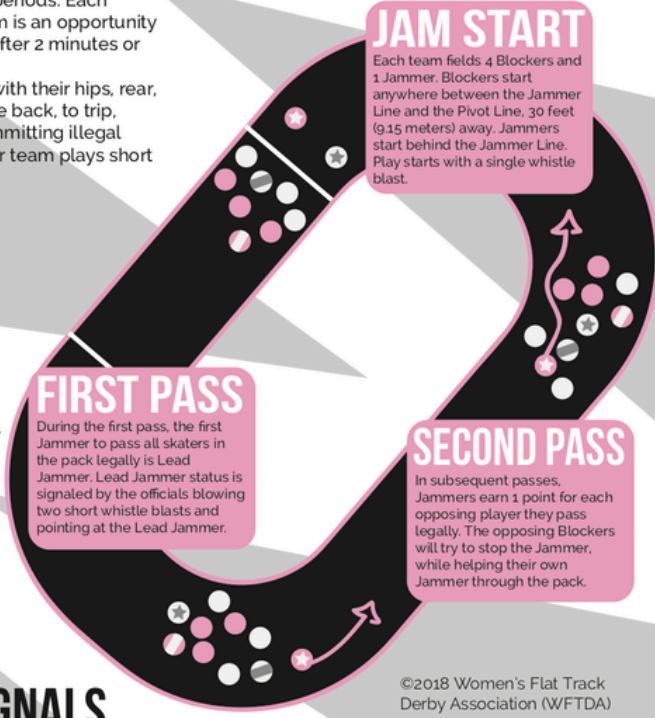

Legal target zones

Legal blocking zones

ROLLER DERBY BASICS

Two 15-skater teams play two 30-minute periods. Each period consists of multiple "jams." Each jam is an opportunity for both teams to score points, and ends after 2 minutes or when the Lead Jammer calls off the jam. It is legal for a skater to block opponents with their hips, rear, and shoulders. It is not legal to block to the back, to trip, elbow, or to back talk officials. Players committing illegal actions are penalized 30 seconds and their team plays short for that time.

JAMMER Jammers wear a star on their helmets and are the scoring players for each team. The Jammers attempt to pass the opponents as many times as possible by sprinting around the track and lapping the pack.

PIVOT The Pivot is the Blocker that wears the stripe on their head. They are the only Blocker that is allowed to accept a star pass from the Jammer, thus becoming the new Jammer and gaining the ability to score points.

Natural Disaster

Rebar

Sweet Lady Pro-Pain

THANK YOU TO OUR OFFICIALS

TUGBOAT, Muffin, Cinderellbows, Gnarwen, Sabs of Steel, Lady Vader, Ragin' Cajun, Dry White Toast, Thea-saurus Wrecks, Kayla, Obsidian Axe, Madcap Eris, Brickhouski, Worst Case, Scenario, Candied Bacon, SIN, and Cinderhella.